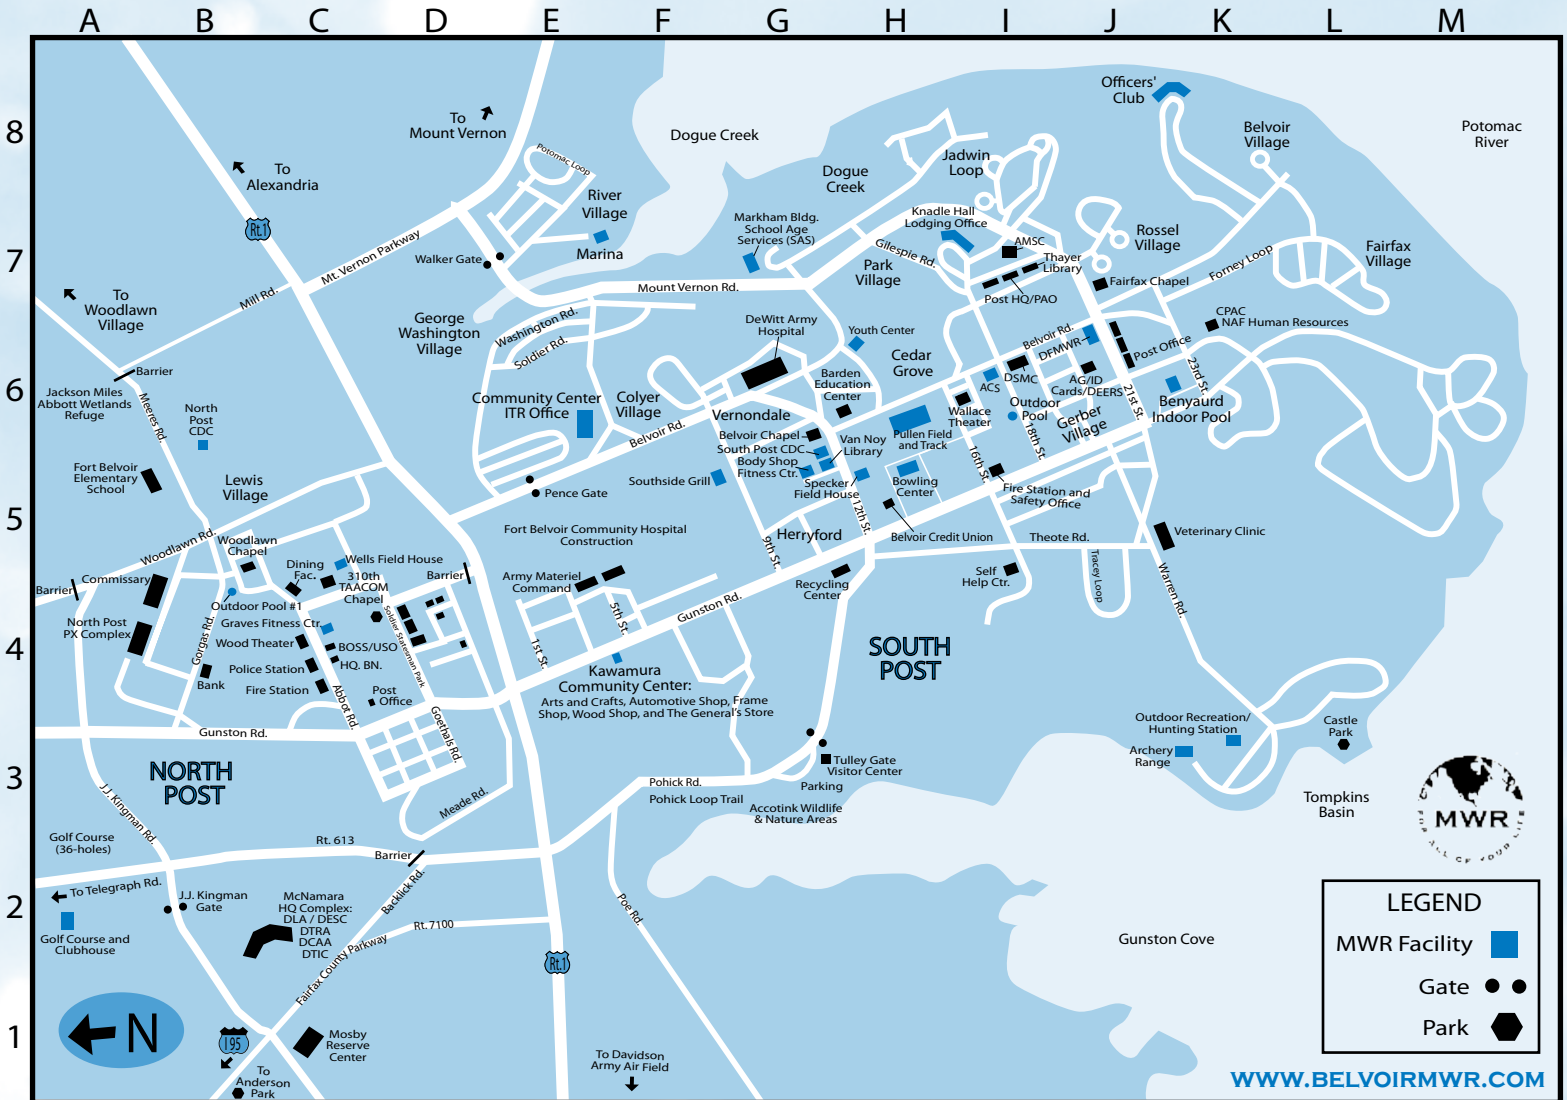

DFMWR NEWCOMER'S MAP AND GUIDE

Map updated 01/09

Accotink Wildlife & Nature Area.....	G3	Fort Belvoir Credit Union.....	H5	McNamara HQ Complex.....	B2
Adjutant General.....	J6	Gates:		Mosby Reserve Center.....	C1
Archery Range.....	J3	JJ.Kingman.....	B2	Officers' Club.....	J8
Army Community Service (SOSA Bldg.).....	I6	Pence.....	E5	Parks:	
Army Materiel Command (AMC).....	E4	Tulley (Visitor Center).....	G3	Anderson Park.....	A1
Army Management Staff College (AMSC).....	I7	Walker.....	E7	Castle Park.....	L3
Bank.....	B4	Golf Course.....	A2	Soldier Statesman Park.....	C4
Better Opportunities for Single Soldiers (BOSS).....	C4	Hospital: DeWitt Army Hospital.....	G6	Police Station.....	C4
Bowling Center.....	H5	Housing Villages:		Post Headquarters.....	I7
Chapels:		Belvoir Village.....	K8	Post Offices:	
Belvoir Chapel (Main Chapel).....	G6	Cedar Grove Village.....	H6	North Post.....	D4
Fairfax Chapel.....	J7	Colyer Village.....	F6	South Post.....	J6
Woodlawn Chapel.....	B5	Dogue Creek.....	I8	Post Exchange Shopping Center Complex (PX).....	A4
310th TAACOM Chapel.....	C5	Fairfax Village.....	L7	Public Affairs Office/Belvoir Eagle/Channel 3.....	I7
Child Development Centers (CDC):		George Washington Village.....	D7	Recycling Center.....	G4
North Post.....	B5	Gerber Village.....	J6	Red Cross.....	H5
South Post.....	G5	Herryford Village.....	G5	School Age Services (SAS) in Markham Bldg.....	G7
Civilian Personnel Advisory Center (CPAC).....	K6	Jadwin Loop.....	H7	School: Fort Belvoir Elementary School.....	A6
Commissary.....	B5	Lewis Village.....	E2	Self-Help Center.....	I5
Community Center and Rec Club.....	E6	Park Village.....	H7	SOSA Bldg. (houses ACS).....	I6
Davidson Army Airfield.....	E1	River Village.....	E7	Swimming Pools:	
Defense Systems Management College (DSMC).....	I6	Rossel Village.....	J7	Belnyaud Indoor Pool.....	J6
DFMWR.....	J6	Vernondale Village.....	G6	North Post Outdoor Pool.....	B4
Education Center.....	H6	Woodlawn Village.....	A7	South Post Outdoor Pool.....	I5
Fitness Centers:		Hunting Station.....	K3	Tompkins Basin.....	M3
Body Shop.....	G5	ID Card (AG).....	J6	USO.....	C4
Graves Fitness Center.....	C4	ITR Office(Community Center).....	E6	Veterinary Clinic.....	J5
Specker Field House.....	H5	Jackson Miles Abbott Wetlands Refuge.....	A6	Visitor Center, Pass & ID (Tulley Gate).....	G3
Wells Field House.....	C5	Kawamura Community Center.....	F4	Wallace Theater.....	I6
Fire Stations:		Library: Van Noy Library.....	G5	Wood Theater.....	C4
North Post.....	C4	Lodging: Knadle Hall Lodging Office.....	H7	Youth Center.....	H6
South Post.....	I5	Marina.....	E7		